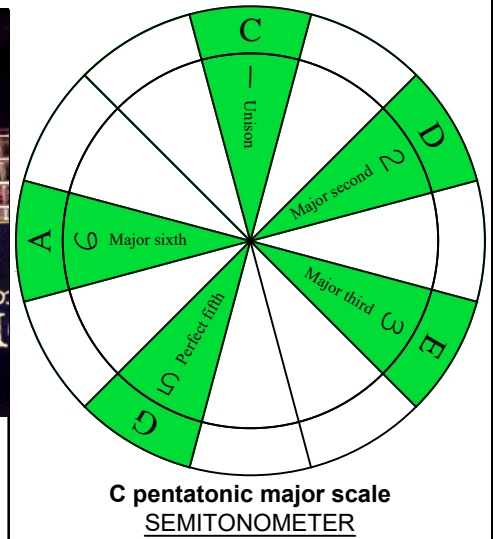

C
 pentatonic
 major scale
BAF#ED
 octaves
 box shapes
 1-3-1-3
 sweep patterns
 Meshuggah's
 4-string bass tuning
 F B^b E^b A^b

www.cagedoctaves.com

Zon Brookes

BAF#ED octaves (Meshuggah's 4-String Bass Tuning: F B^b E^b A^b) C pentatonic major scale - 3B1:4A1 box shape (1-3-1-3 sweep pattern)

BAF#ED octaves (Meshuggah's 4-string bass tuning) C pentatonic major scale NOTE NAMES - 3B1:4A1 box shape (1-3-1-3 sweep pattern)

BAF#ED octaves (Meshuggah's 4-string bass tuning) C pentatonic major scale INTERVALS - 3B1:4A1 box shape (1-3-1-3 sweep pattern)