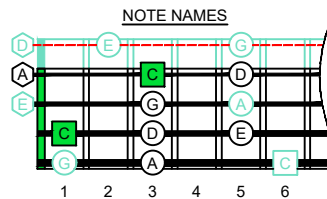

C
 pentatonic
 major scale
BAF#ED
 octaves
 box shapes
 1-3-1-3
 sweep patterns
 Meshuggah's
 4-string bass tuning
 F B^b E^b A^b

www.cagedoctaves.com

Zon Brookes

BAF#ED octaves (Meshuggah's 4-String Bass Tuning: F B^b E^b A^b) C pentatonic major scale - 3B1:4A1 box shape (1-3-1-3 sweep pattern)

BAF#ED octaves (Meshuggah's 4-string bass tuning) C pentatonic major scale NOTE NAMES - 3B1:4A1 box shape (1-3-1-3 sweep pattern)

BAF#ED octaves (Meshuggah's 4-string bass tuning) C pentatonic major scale INTERVALS - 3B1:4A1 box shape (1-3-1-3 sweep pattern)