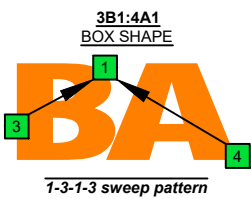

C
 pentatonic
 major scale
BAF#ED
 octaves
 box shapes
 1-3-1-3
 sweep patterns
 Meshuggah's
 4-string bass tuning
 F B^b E^b A^b

www.cagedoctaves.com

Zon Brookes

BAF#ED octaves (Meshuggah's 4-String Bass Tuning: F B^b E^b A^b) C pentatonic major scale - 3B1:4A1 box shape (1-3-1-3 sweep pattern)

BAF#ED octaves (Meshuggah's 4-string bass tuning) C pentatonic major scale NOTE NAMES - 3B1:4A1 box shape (1-3-1-3 sweep pattern)

BAF#ED octaves (Meshuggah's 4-string bass tuning) C pentatonic major scale INTERVALS - 3B1:4A1 box shape (1-3-1-3 sweep pattern)