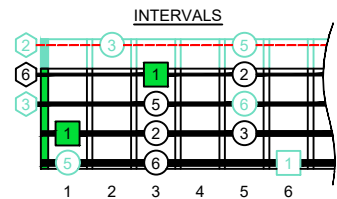

C
 pentatonic
 major scale
BAF#ED
 octaves
 box shapes
 1-3-1-3
 sweep patterns
 Meshuggah's
 4-string bass tuning
 F B^b E^b A^b

www.cagedoctaves.com

Zon Brookes

BAF#ED octaves (Meshuggah's 4-String Bass Tuning: F B^b E^b A^b) C pentatonic major scale - 3B1:4A1 box shape (1-3-1-3 sweep pattern)

BAF#ED octaves (Meshuggah's 4-string bass tuning) C pentatonic major scale NOTE NAMES - 3B1:4A1 box shape (1-3-1-3 sweep pattern)

BAF#ED octaves (Meshuggah's 4-string bass tuning) C pentatonic major scale INTERVALS - 3B1:4A1 box shape (1-3-1-3 sweep pattern)