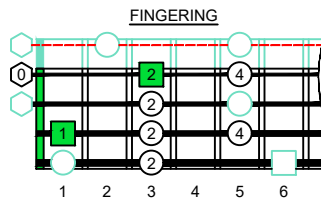

C
 pentatonic
 major scale
BAF#ED
 octaves
 box shapes
 1-3-1-3
 sweep patterns
 Meshuggah's
 4-string bass tuning
 F B^b E^b A^b

www.cagedoctaves.com

Zon Brookes

BAF#ED octaves (Meshuggah's 4-String Bass Tuning: F B^b E^b A^b) C pentatonic major scale - 3B1:4A1 box shape (1-3-1-3 sweep pattern)

BAF#ED octaves (Meshuggah's 4-string bass tuning) C pentatonic major scale NOTE NAMES - 3B1:4A1 box shape (1-3-1-3 sweep pattern)

BAF#ED octaves (Meshuggah's 4-string bass tuning) C pentatonic major scale INTERVALS - 3B1:4A1 box shape (1-3-1-3 sweep pattern)